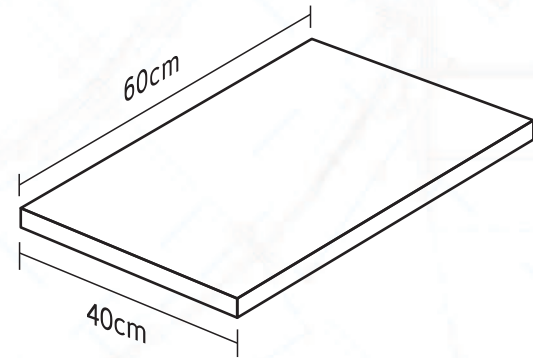

Accessories

Pattern A

Crazy Pave 2.16m²/Set

60 x 60CM ▲