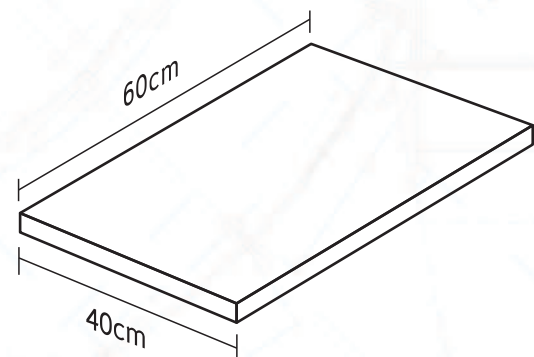

Subway
30 x 7.5CM ▲

Windmill
30 x 30CM ▲

Arrow
31.4 x 29.7CM ▲

**Pencil Edge Bullnose
ENPB12**
40 x 60CM ▲
2cm

Pattern A

Pattern B

Crazy Pave 2.16m²/Set
60 x 60CM ▲

FLOOR ENZO SAND 60cm X 120cm + ENZO SAND ARROW 31.4cm x 29.7cm

FLOOR ENZO SAND 60cm X 60cm

“
**ENZO
SAND**

FORMATS

60 x 120cm
90 x 90cm
60 x 60cm
30 x 60cm
30 x 30cm

SURFACES

In & out Surfasetec
Matt
Lappato
Pavers grip

APPLICATIONS

Interior
Exterior
Wall
Floor
Light commercial
Pool areas