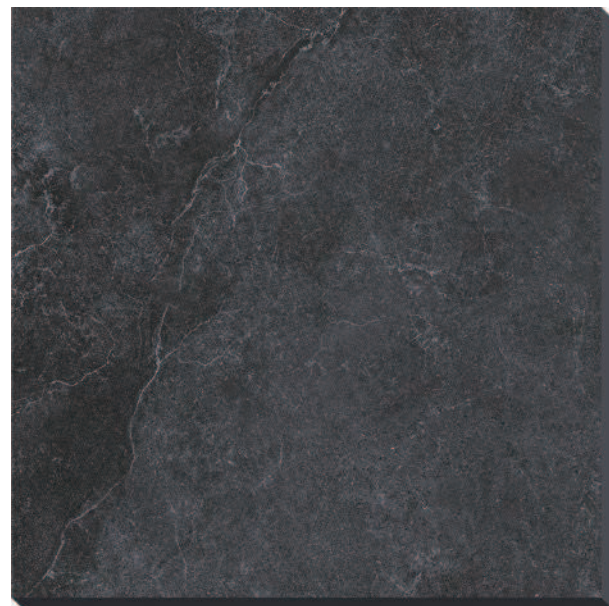

COAL

PD6119H
60 x 60CM | 24" x 24" ▲ 2cm