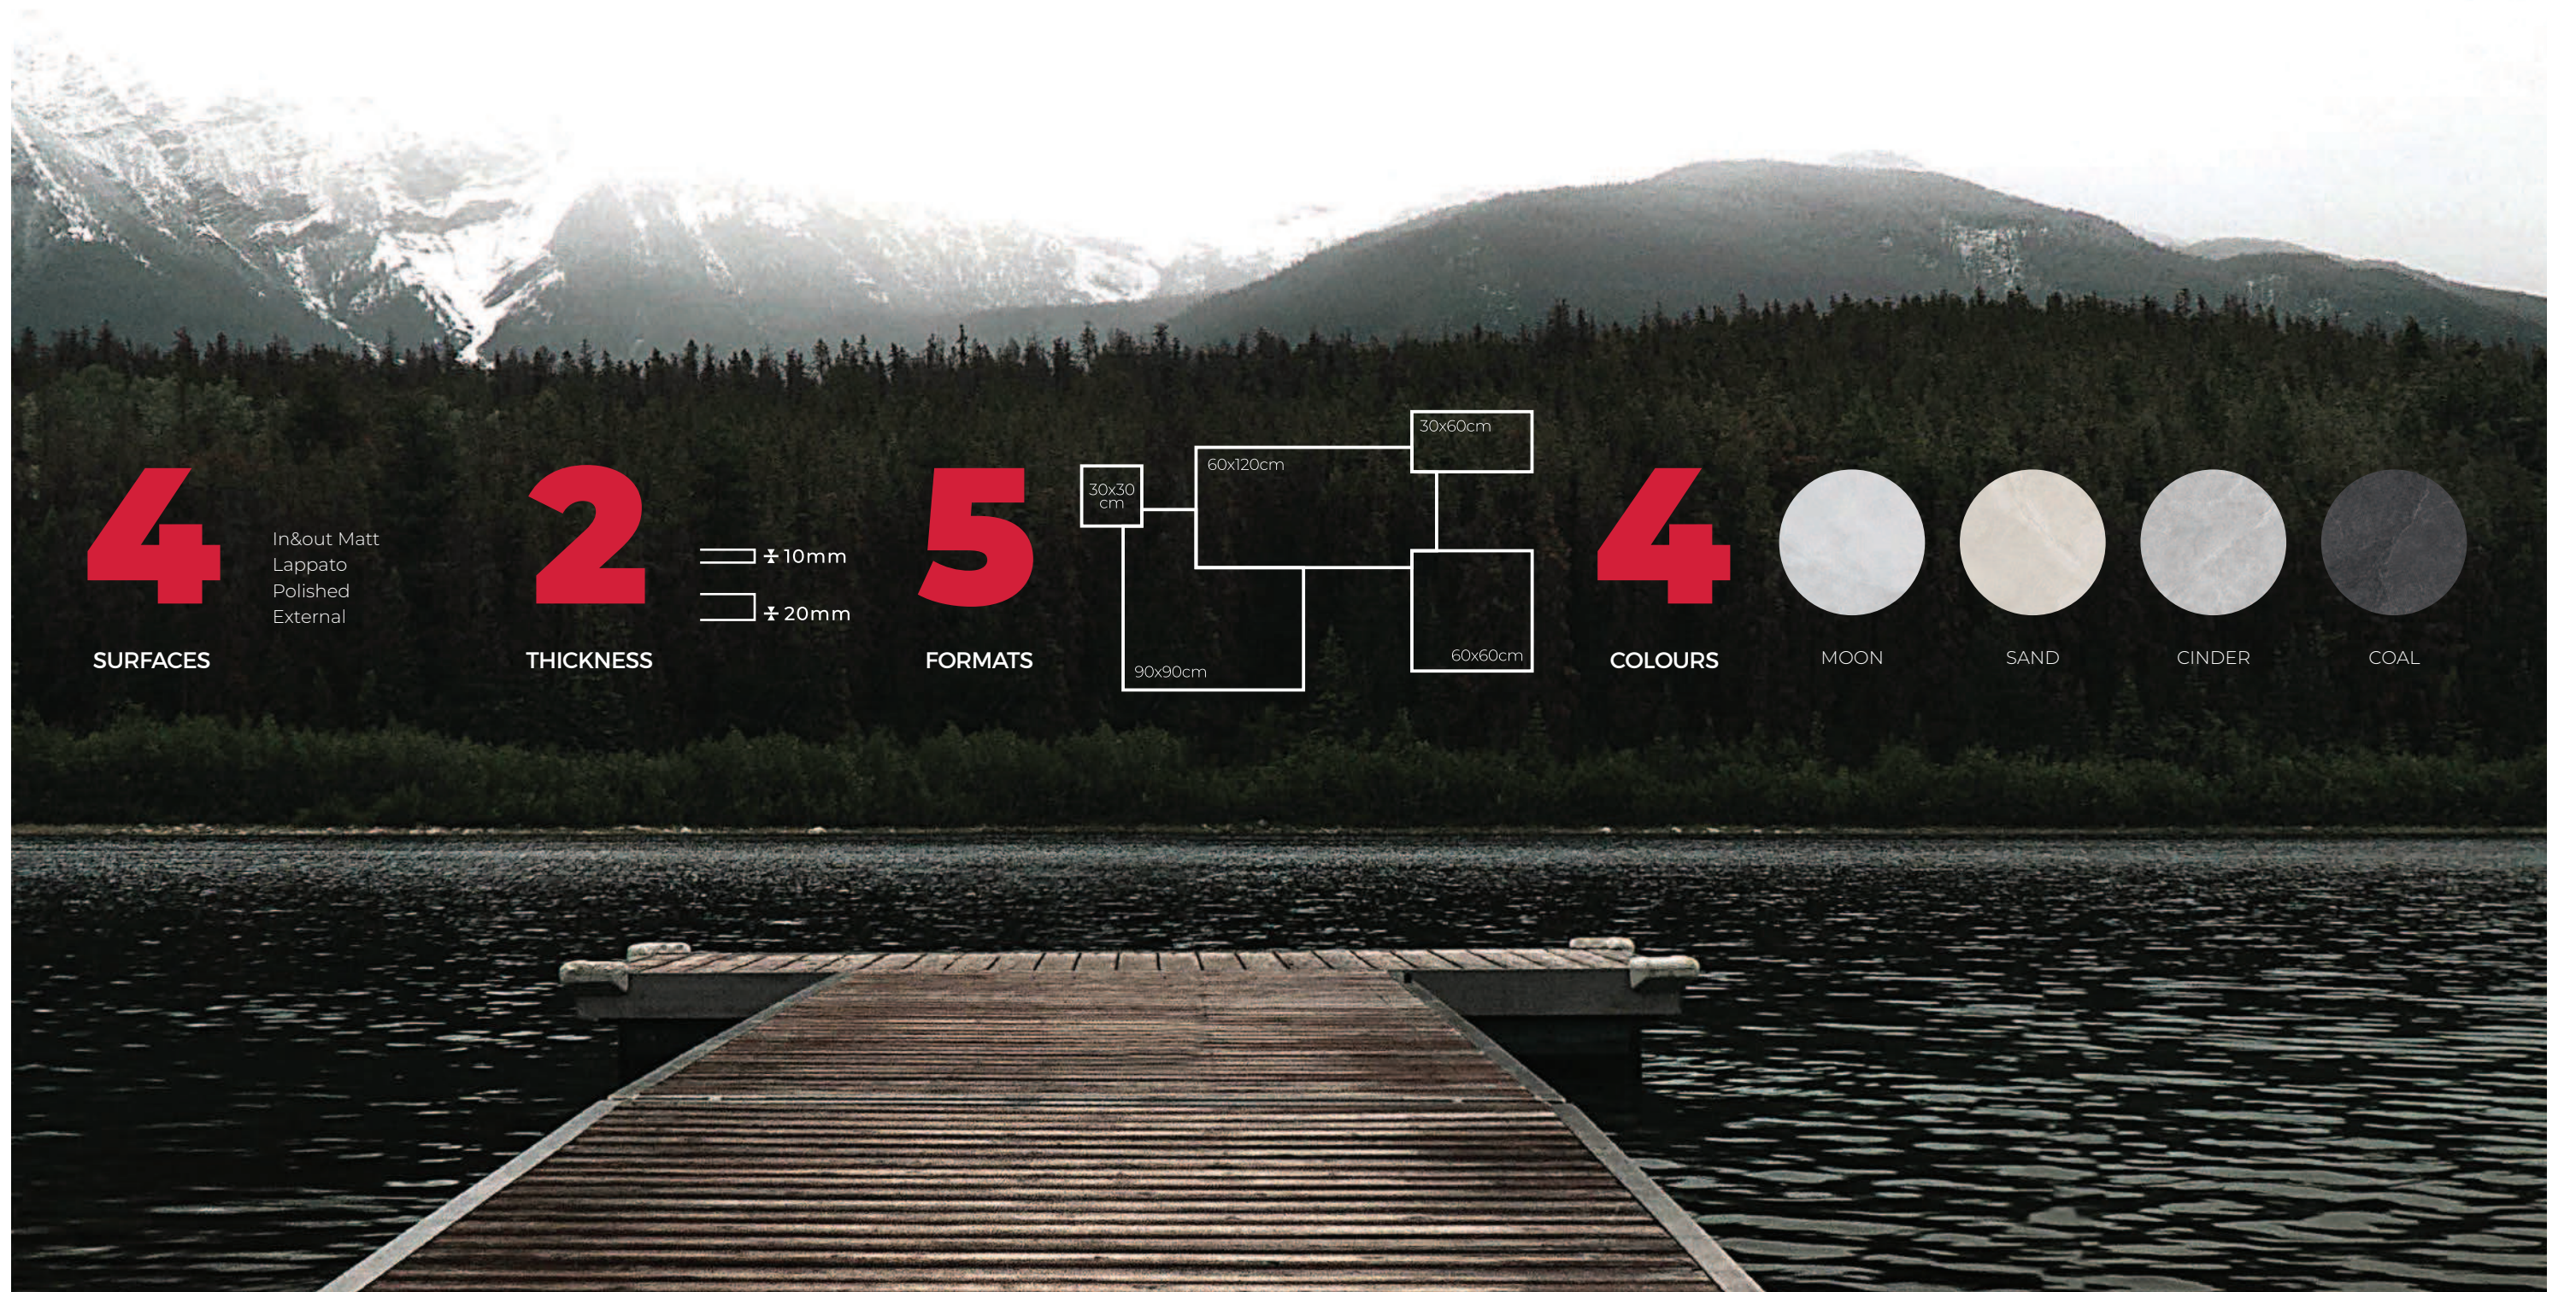

4

COLOURS

MOON

SAND

CINDER

COAL