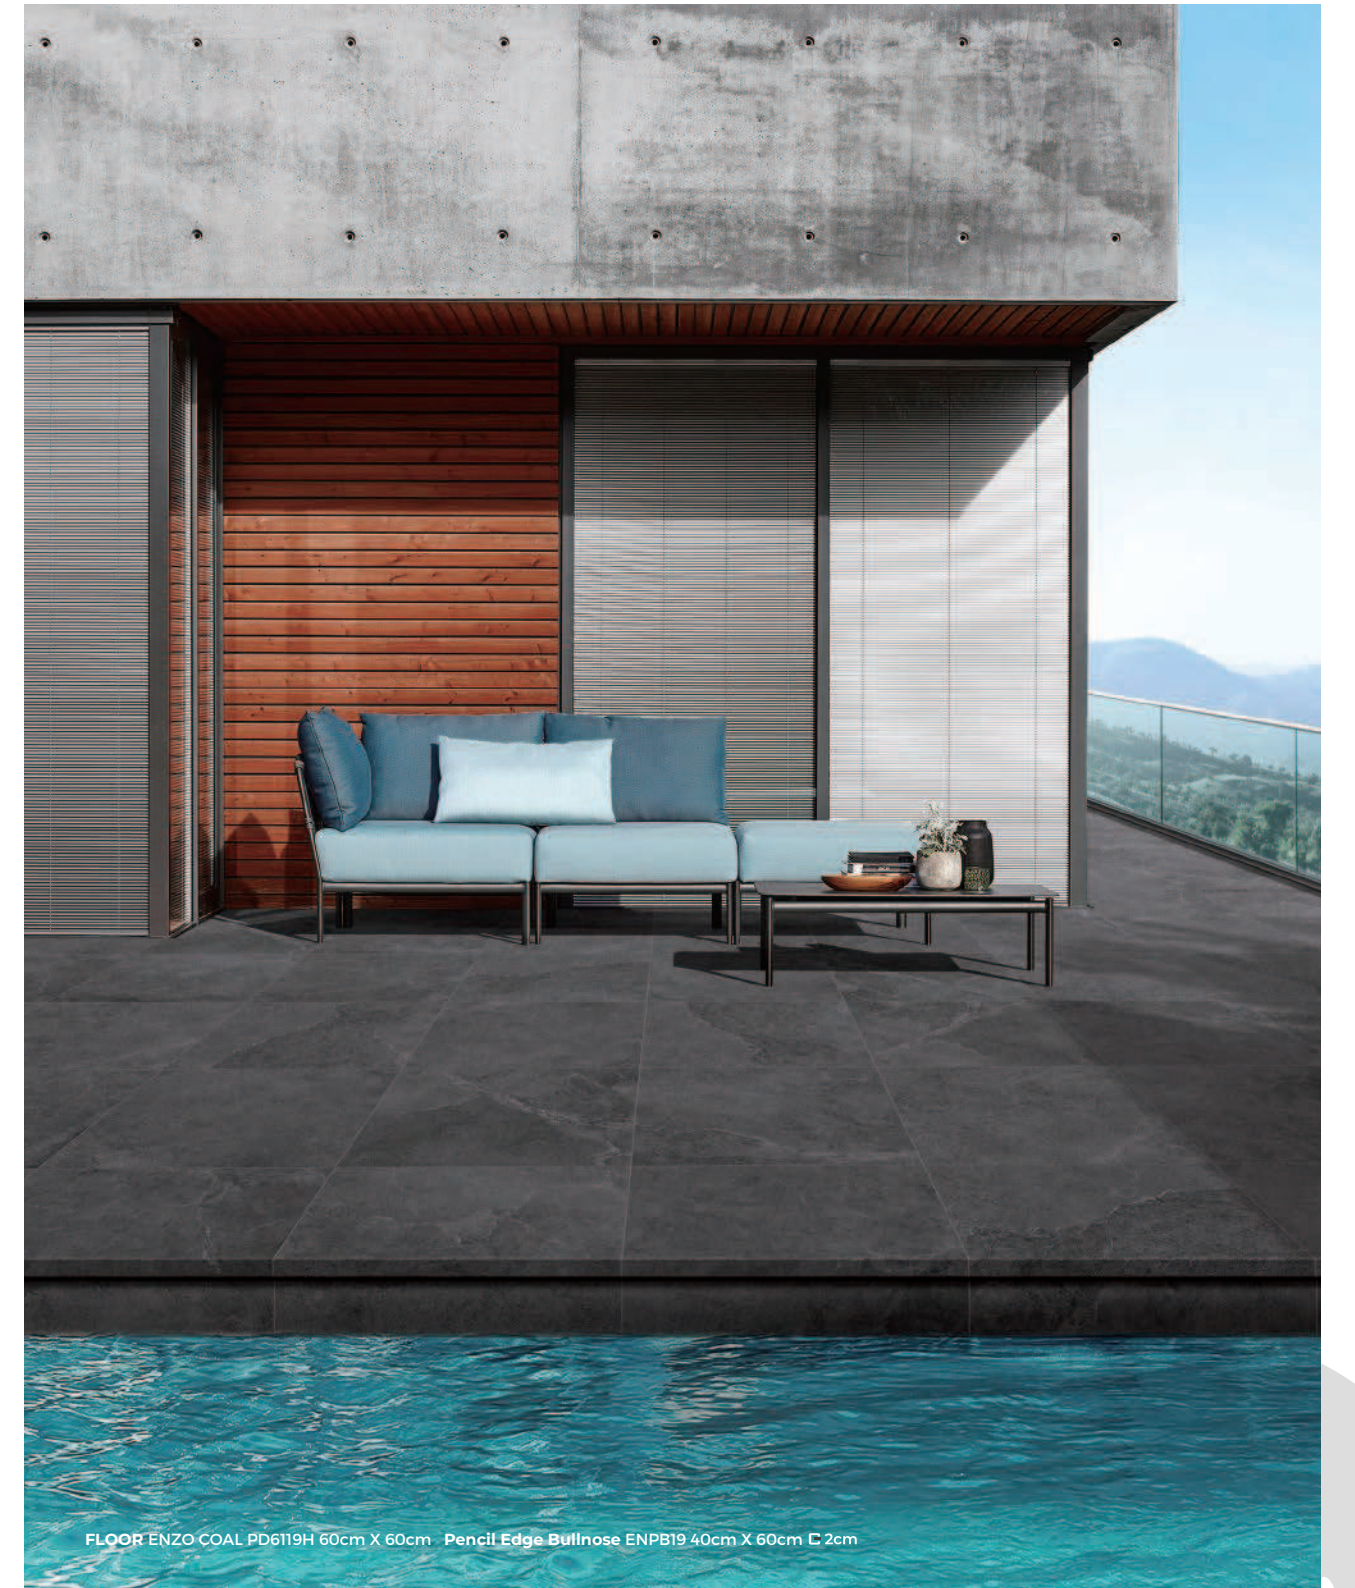

FLOOR ENZO CINDER PD6113H 60cm X 60cm 2cm

PAVER
OUTDOOR MATERIALS BY PADUA CERAMICS

FLOOR ENZO CINDER PD6113H 60cm X 60cm Pencil Edge Bullnose ENPB13 40cm X 60cm 2cm

FLOOR ENZO COAL PD6119H 60cm X 60cm □ 2cm