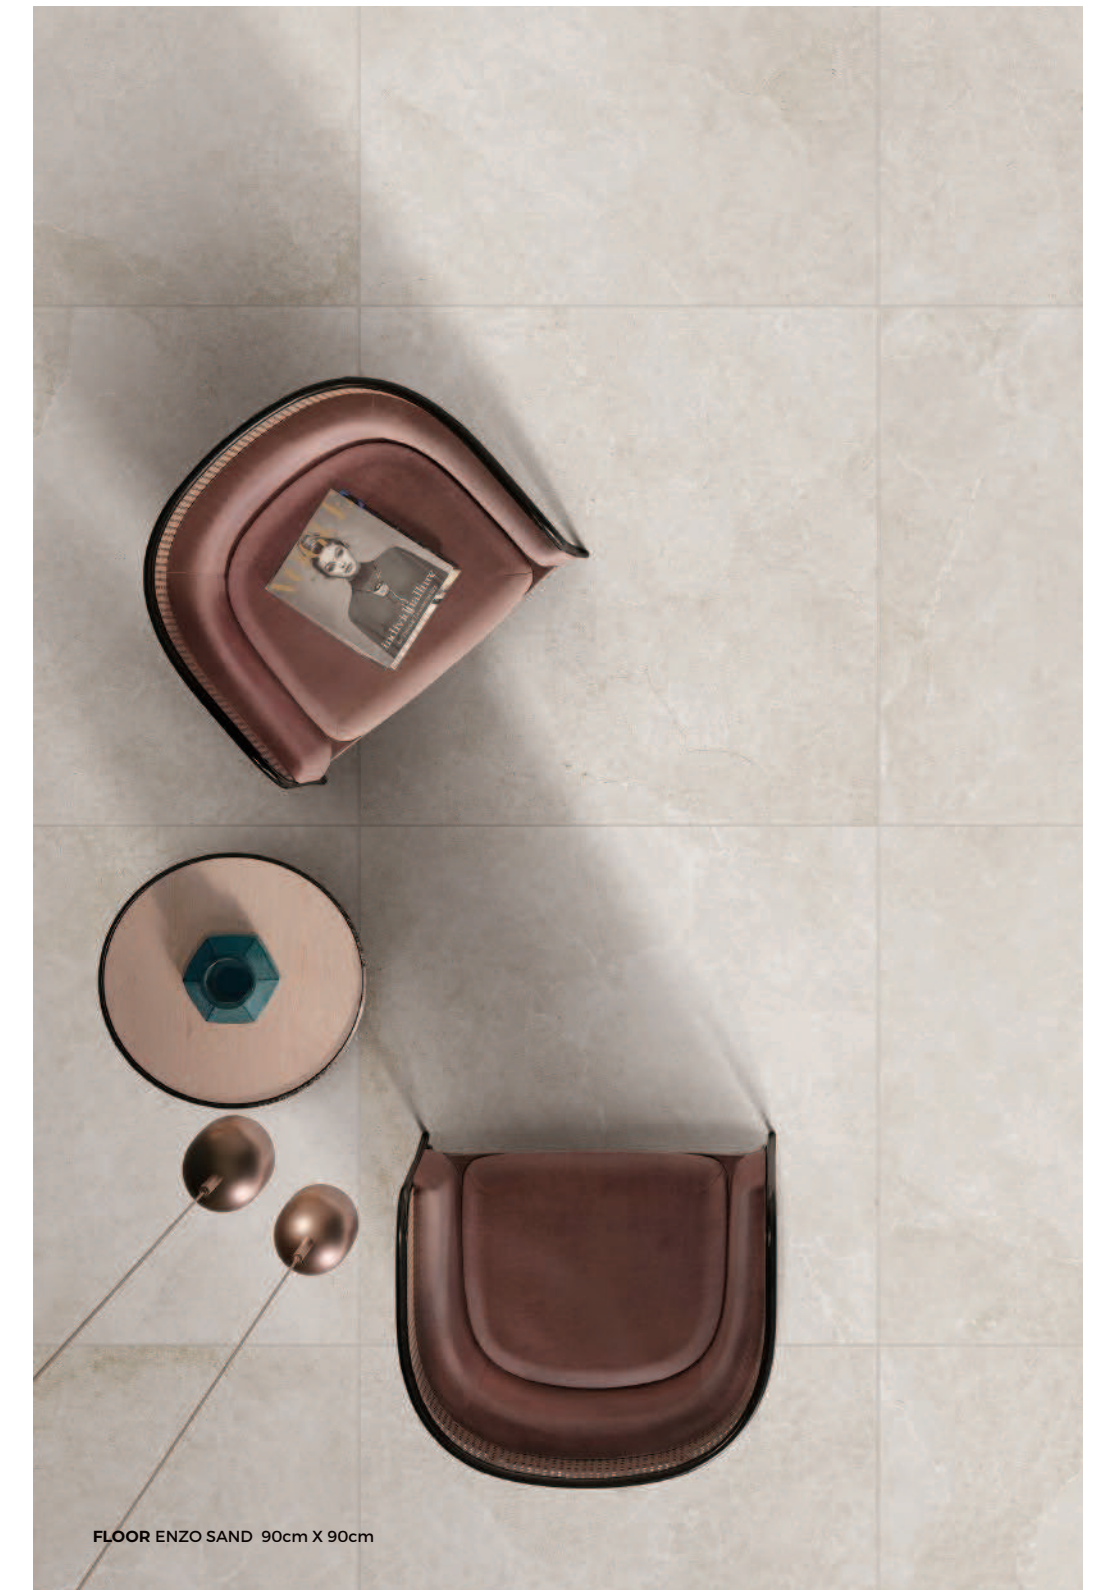

FLOOR ENZO SAND 90cm X 90cm