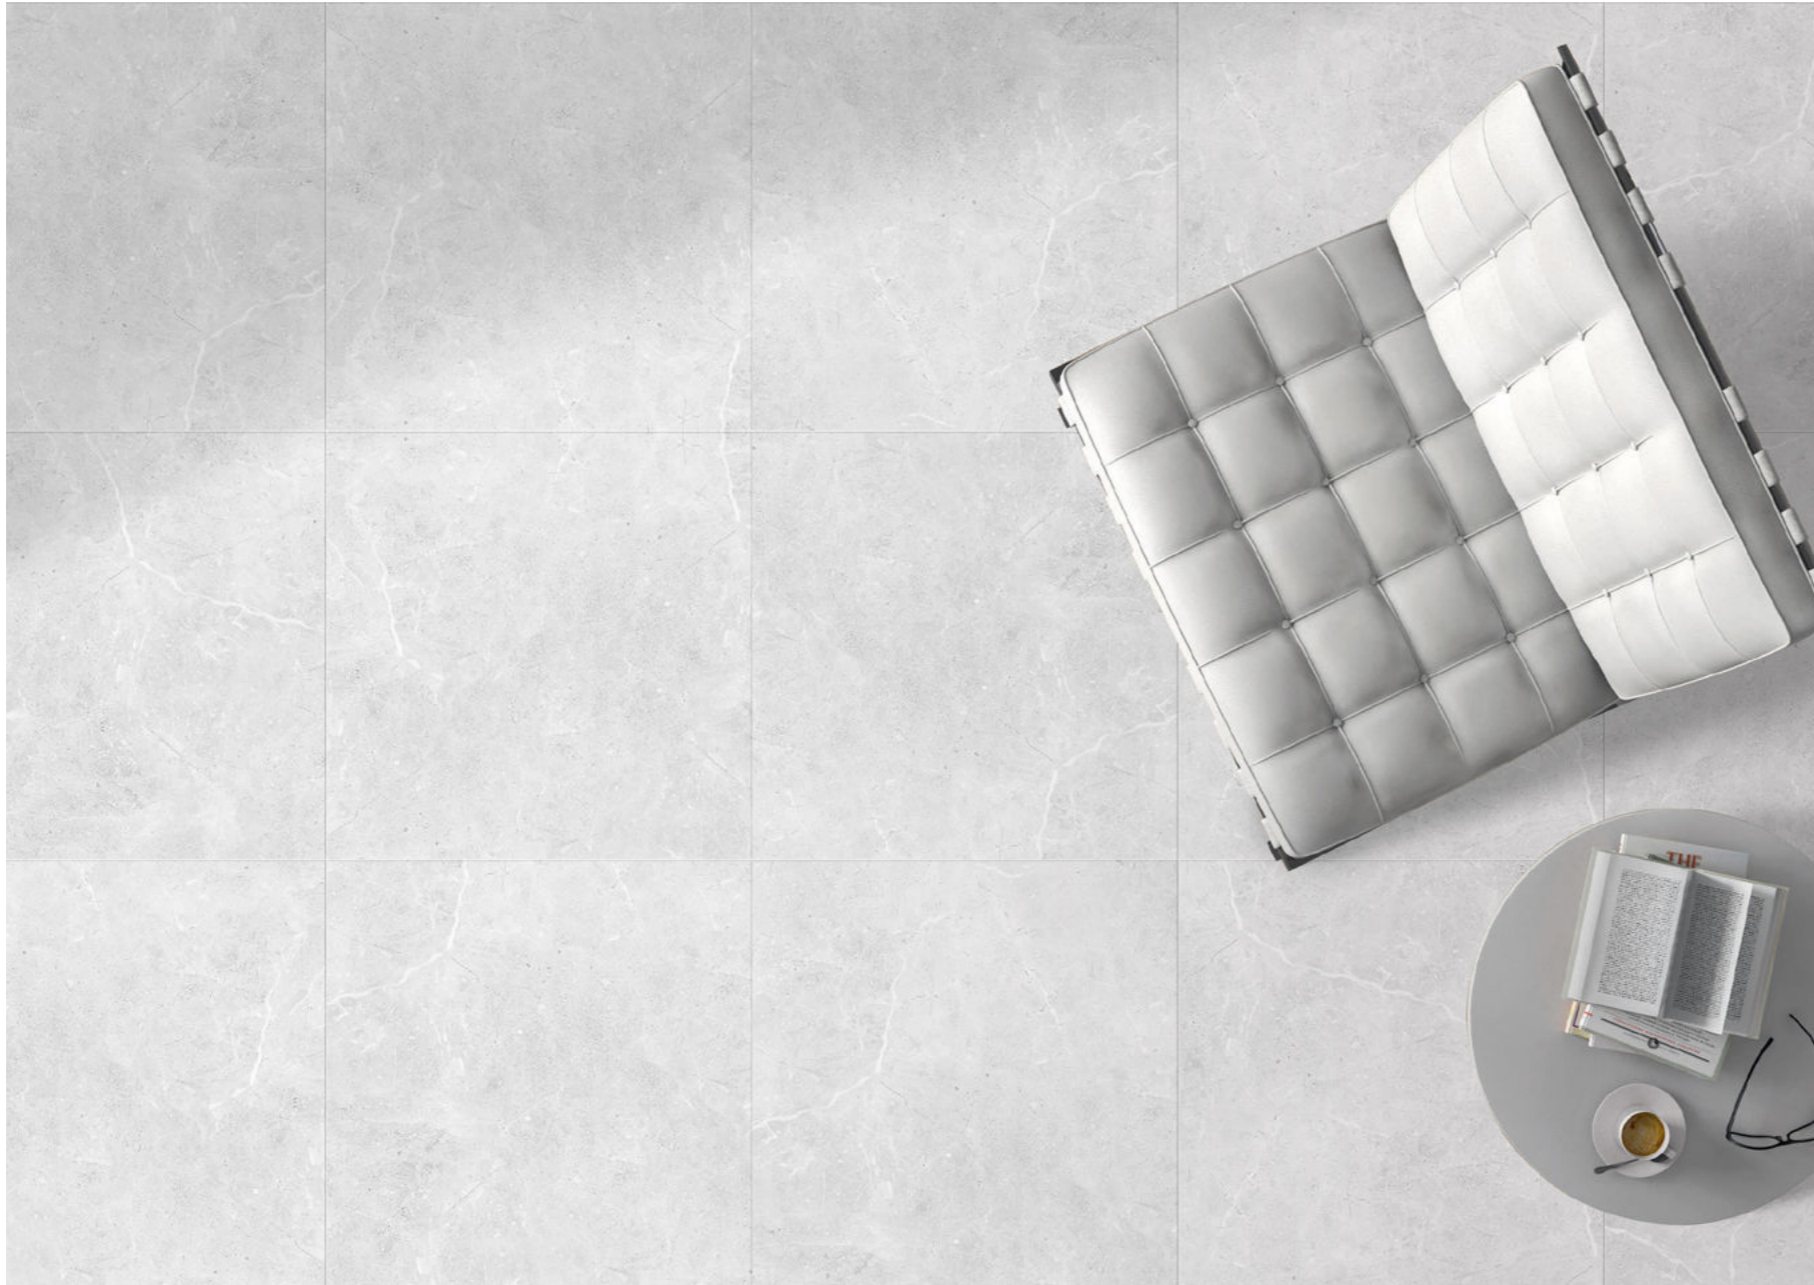

OCEAN BLUE

OB6001

V2 Slight
Variation

S Satin
Surface

P Polished
Surface

Size:
600×600mm / 24"×24"
600×1200mm / 24"×48"

OB6002

V2 Slight
Variation

S Satin
Surface

P Polished
Surface

Size:

600×600mm / 24"×24"

600×1200mm / 24"×48"

OB60I203

V2 Slight
Variation

S Satin
Surface

P Polished
Surface

Size:

600×600mm / 24"×24"

600×1200mm / 24"×48"

OB6004

V2 Slight
Variation

S Satin
Surface

P Polished
Surface

Size:

600×600mm / 24"×24"

600×1200mm / 24"×48"

OB6004 All Face 600×600mm / 24"×24"

OB6001 600×600mm / 24"×24"

OB6002 600×600mm / 24"×24"

OB6003 600×600mm / 24"×24"

OB601203 All Face 600×1200mm / 24"×48"