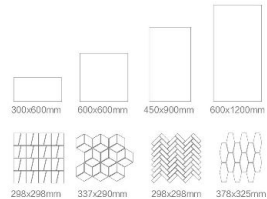

SNOW

SIZES

SURFACE

★ MATT ★ ANTI-SLIP ★ LAPPATO

COLOR

03 ESTRELLA CERAMICA

SN6001
White

SN6003
Light Grey