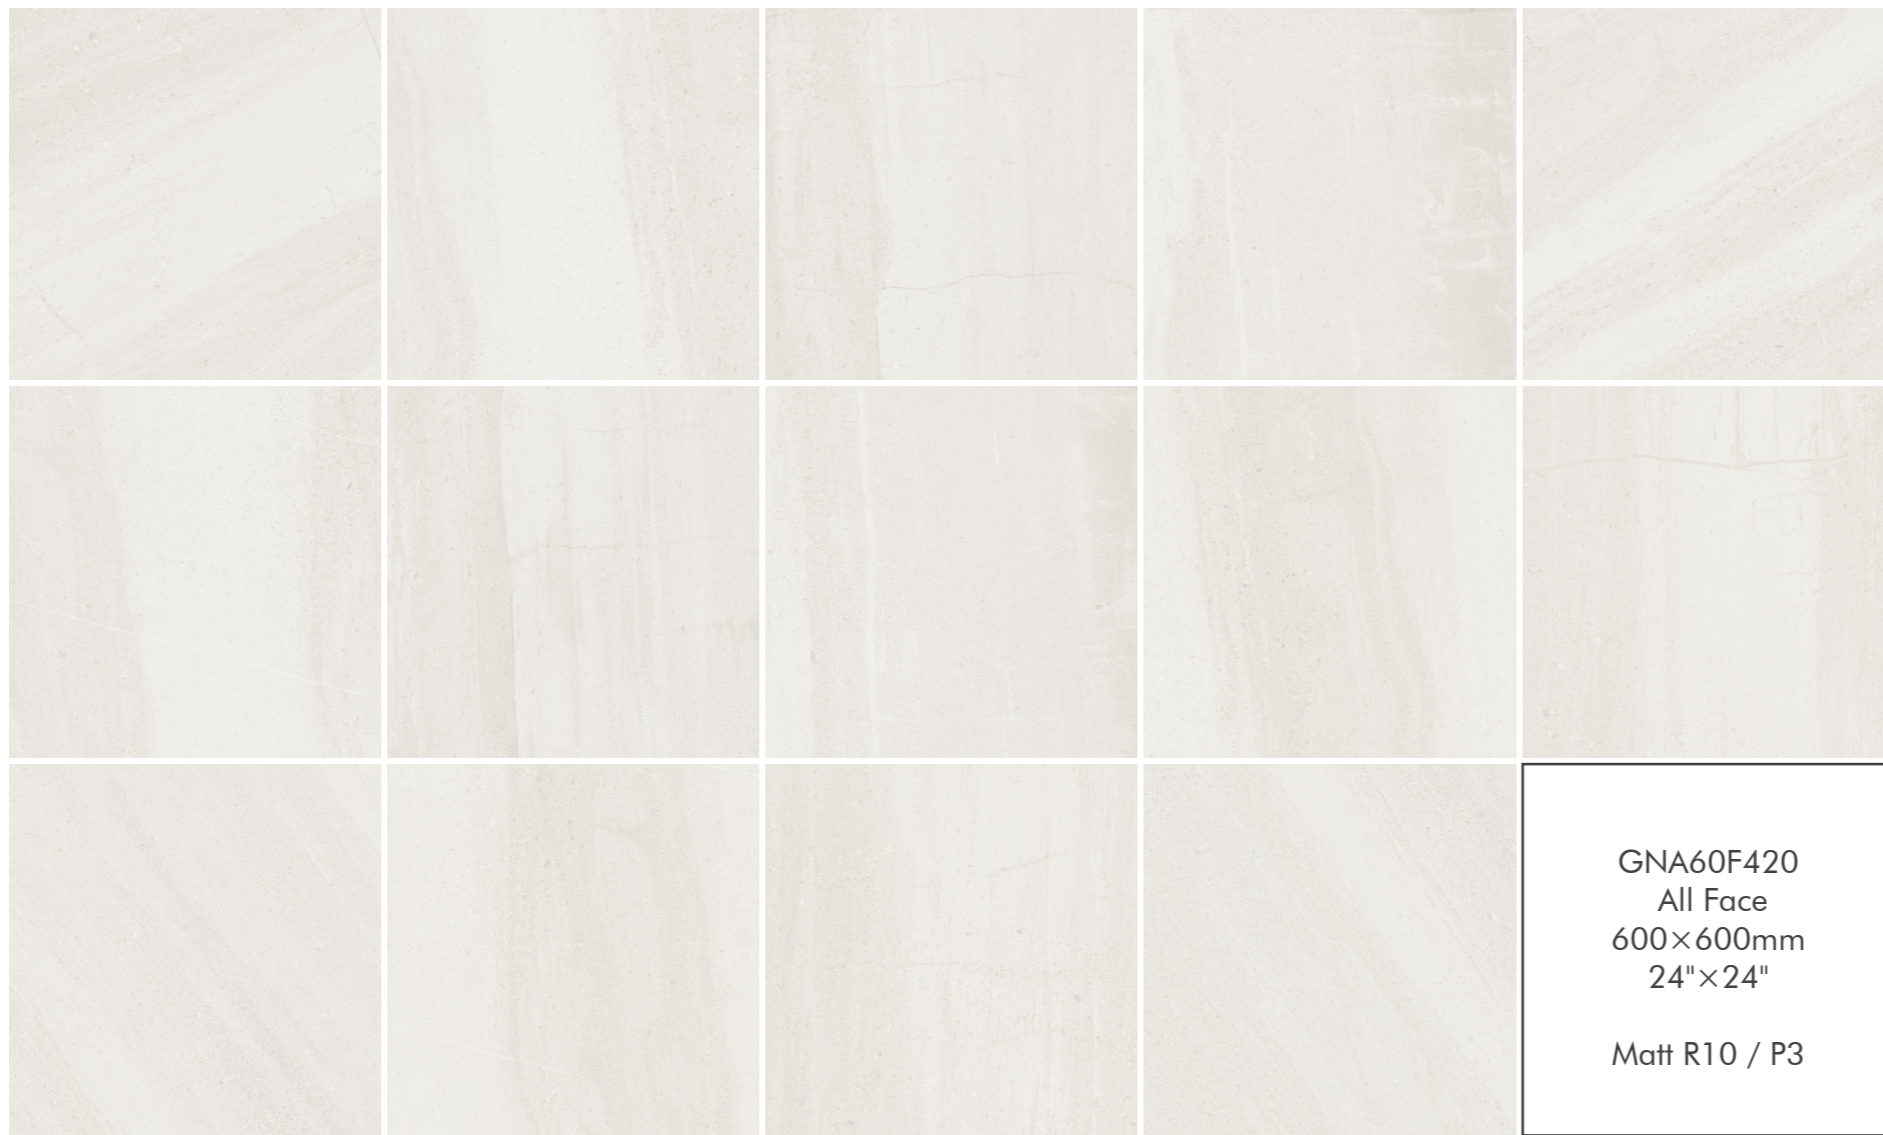

GNA60F423

GNA60F424

Moderate  
Variation

Matt  
Surface

Glossy  
Surface

Rough  
Surface

GNA60F420  
600×600mm 24"×24"

GNA60R420  
600×600mm / 24"×24"  
Structure R11 / P4