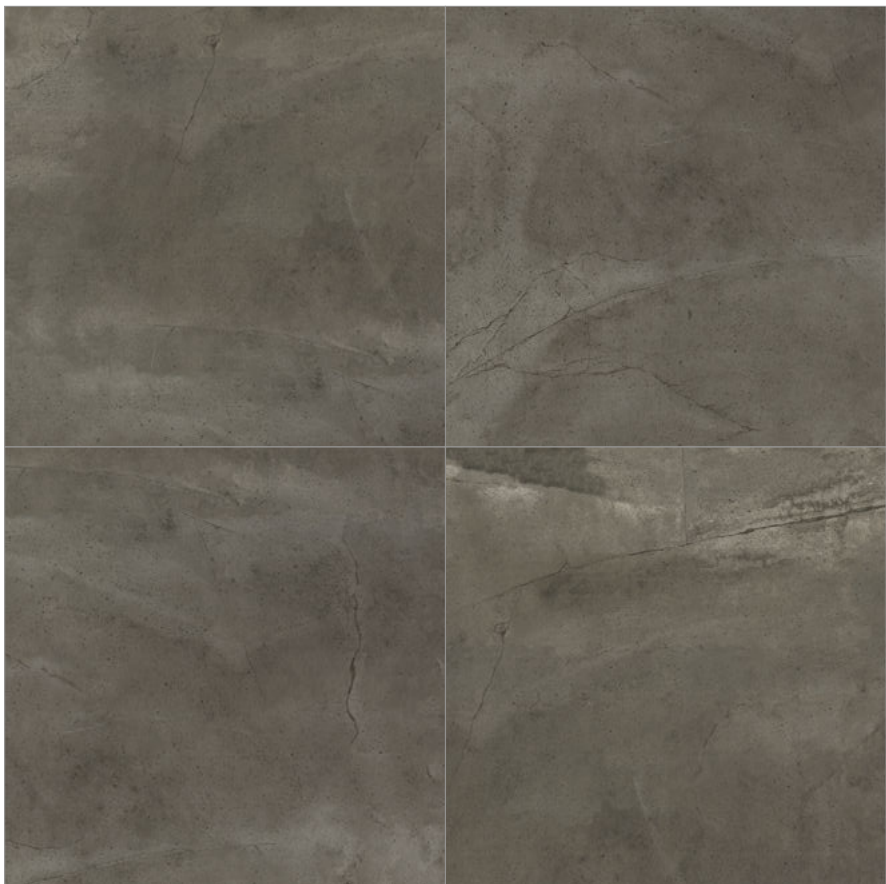

SH6004

V2 Slight
Variation

S Satin
Surface

P Polished
Surface

Size:

600×600mm / 24"×24"

900×900mm / 36"×36"

SH6003 All Faces